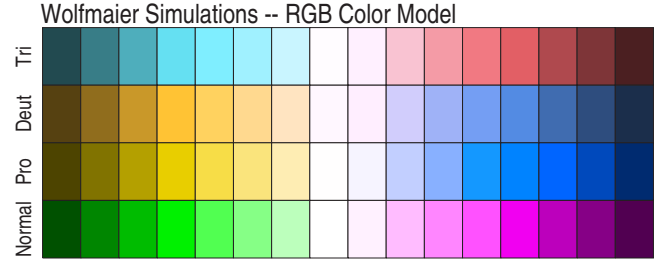

Green to Magenta, 16 steps

GrMg\_16