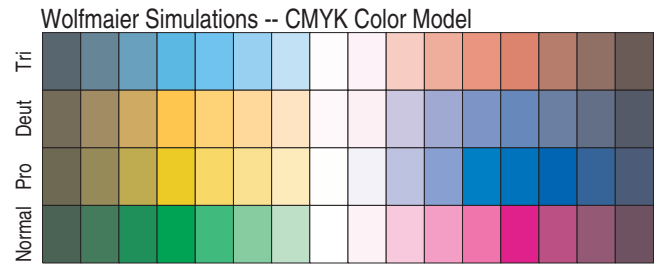

Green to Magenta, 16 steps

GrMg\_16