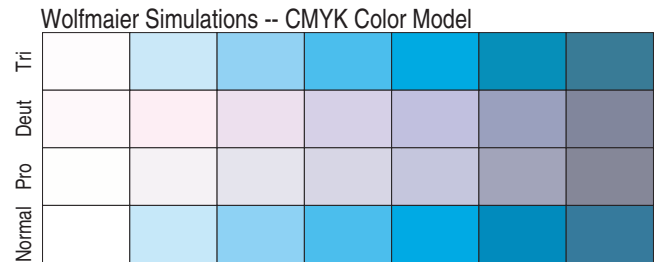

# Light Blue to Dark Blue, 7 steps

Bu\_7