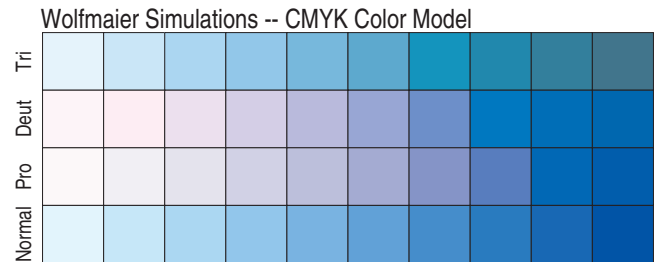

Light blue to dark blue, 10 steps

Bu_10