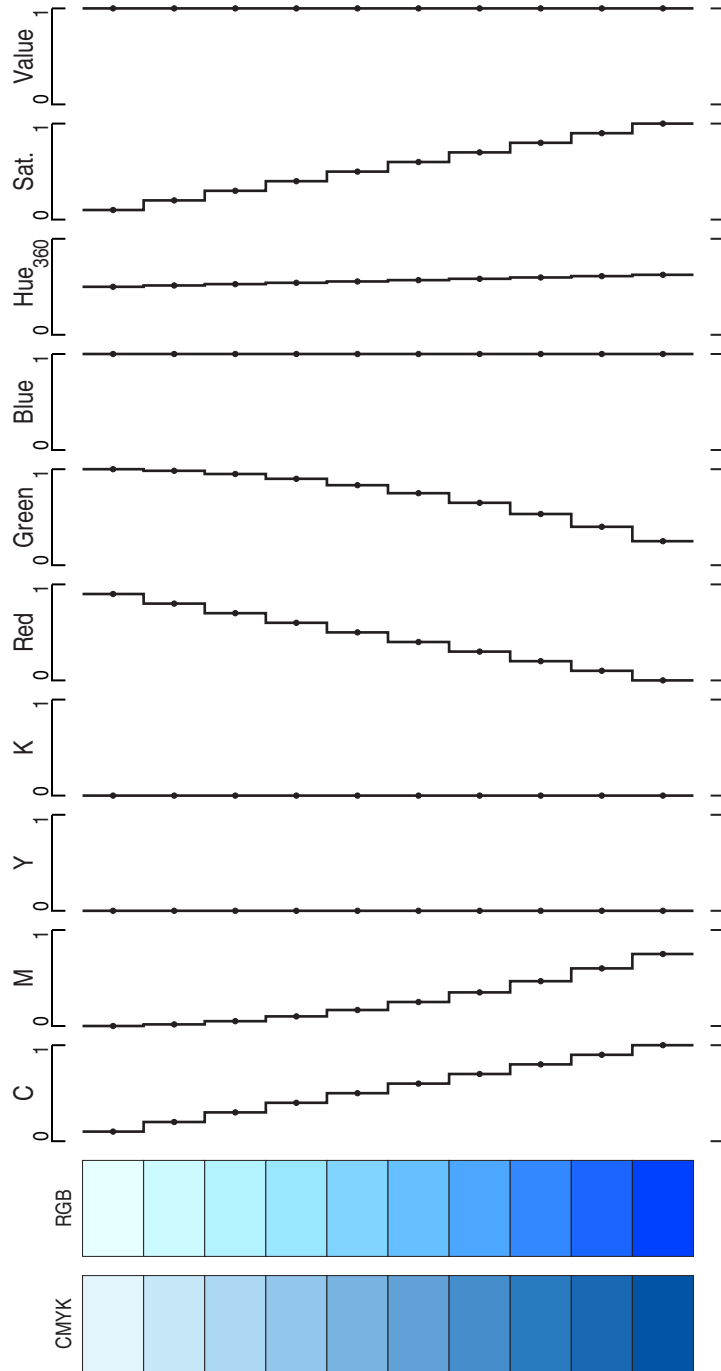

Light blue to dark blue, 10 steps

Bu_10