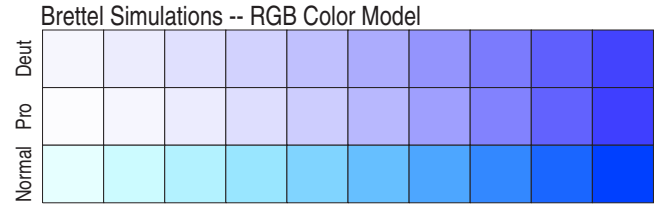

Light blue to dark blue, 10 steps

Bu_10