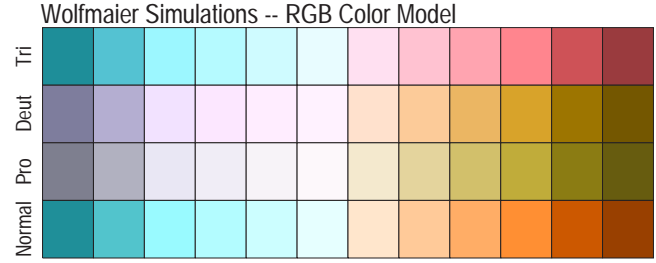

Blue to Dark Orange, 12 steps

BuDOr_12