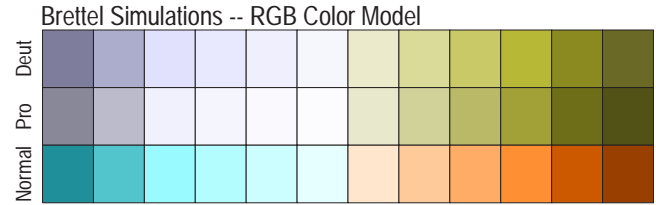

Blue to Dark Orange, 12 steps

BuDOr_12