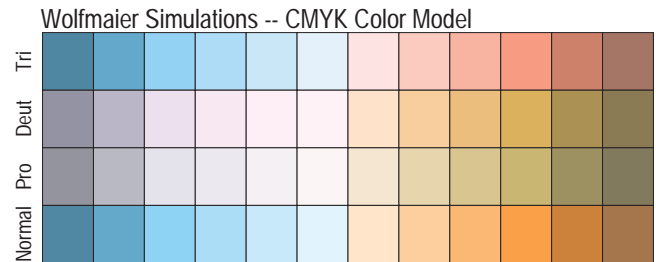

Blue to Dark Orange, 12 steps

BuDOr_12