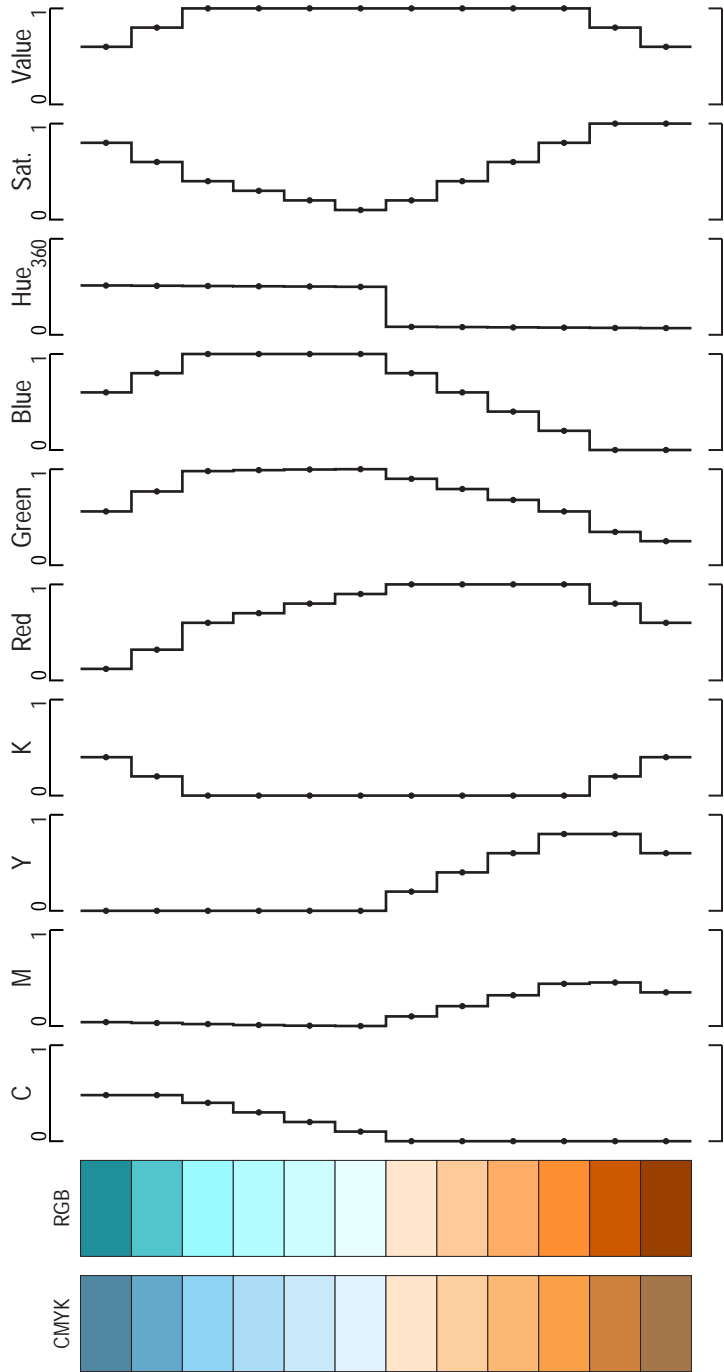

Blue to Dark Orange, 12 steps

BuDOr_12