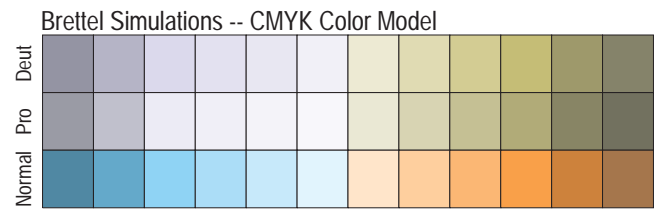

Blue to Dark Orange, 12 steps

BuDOr_12